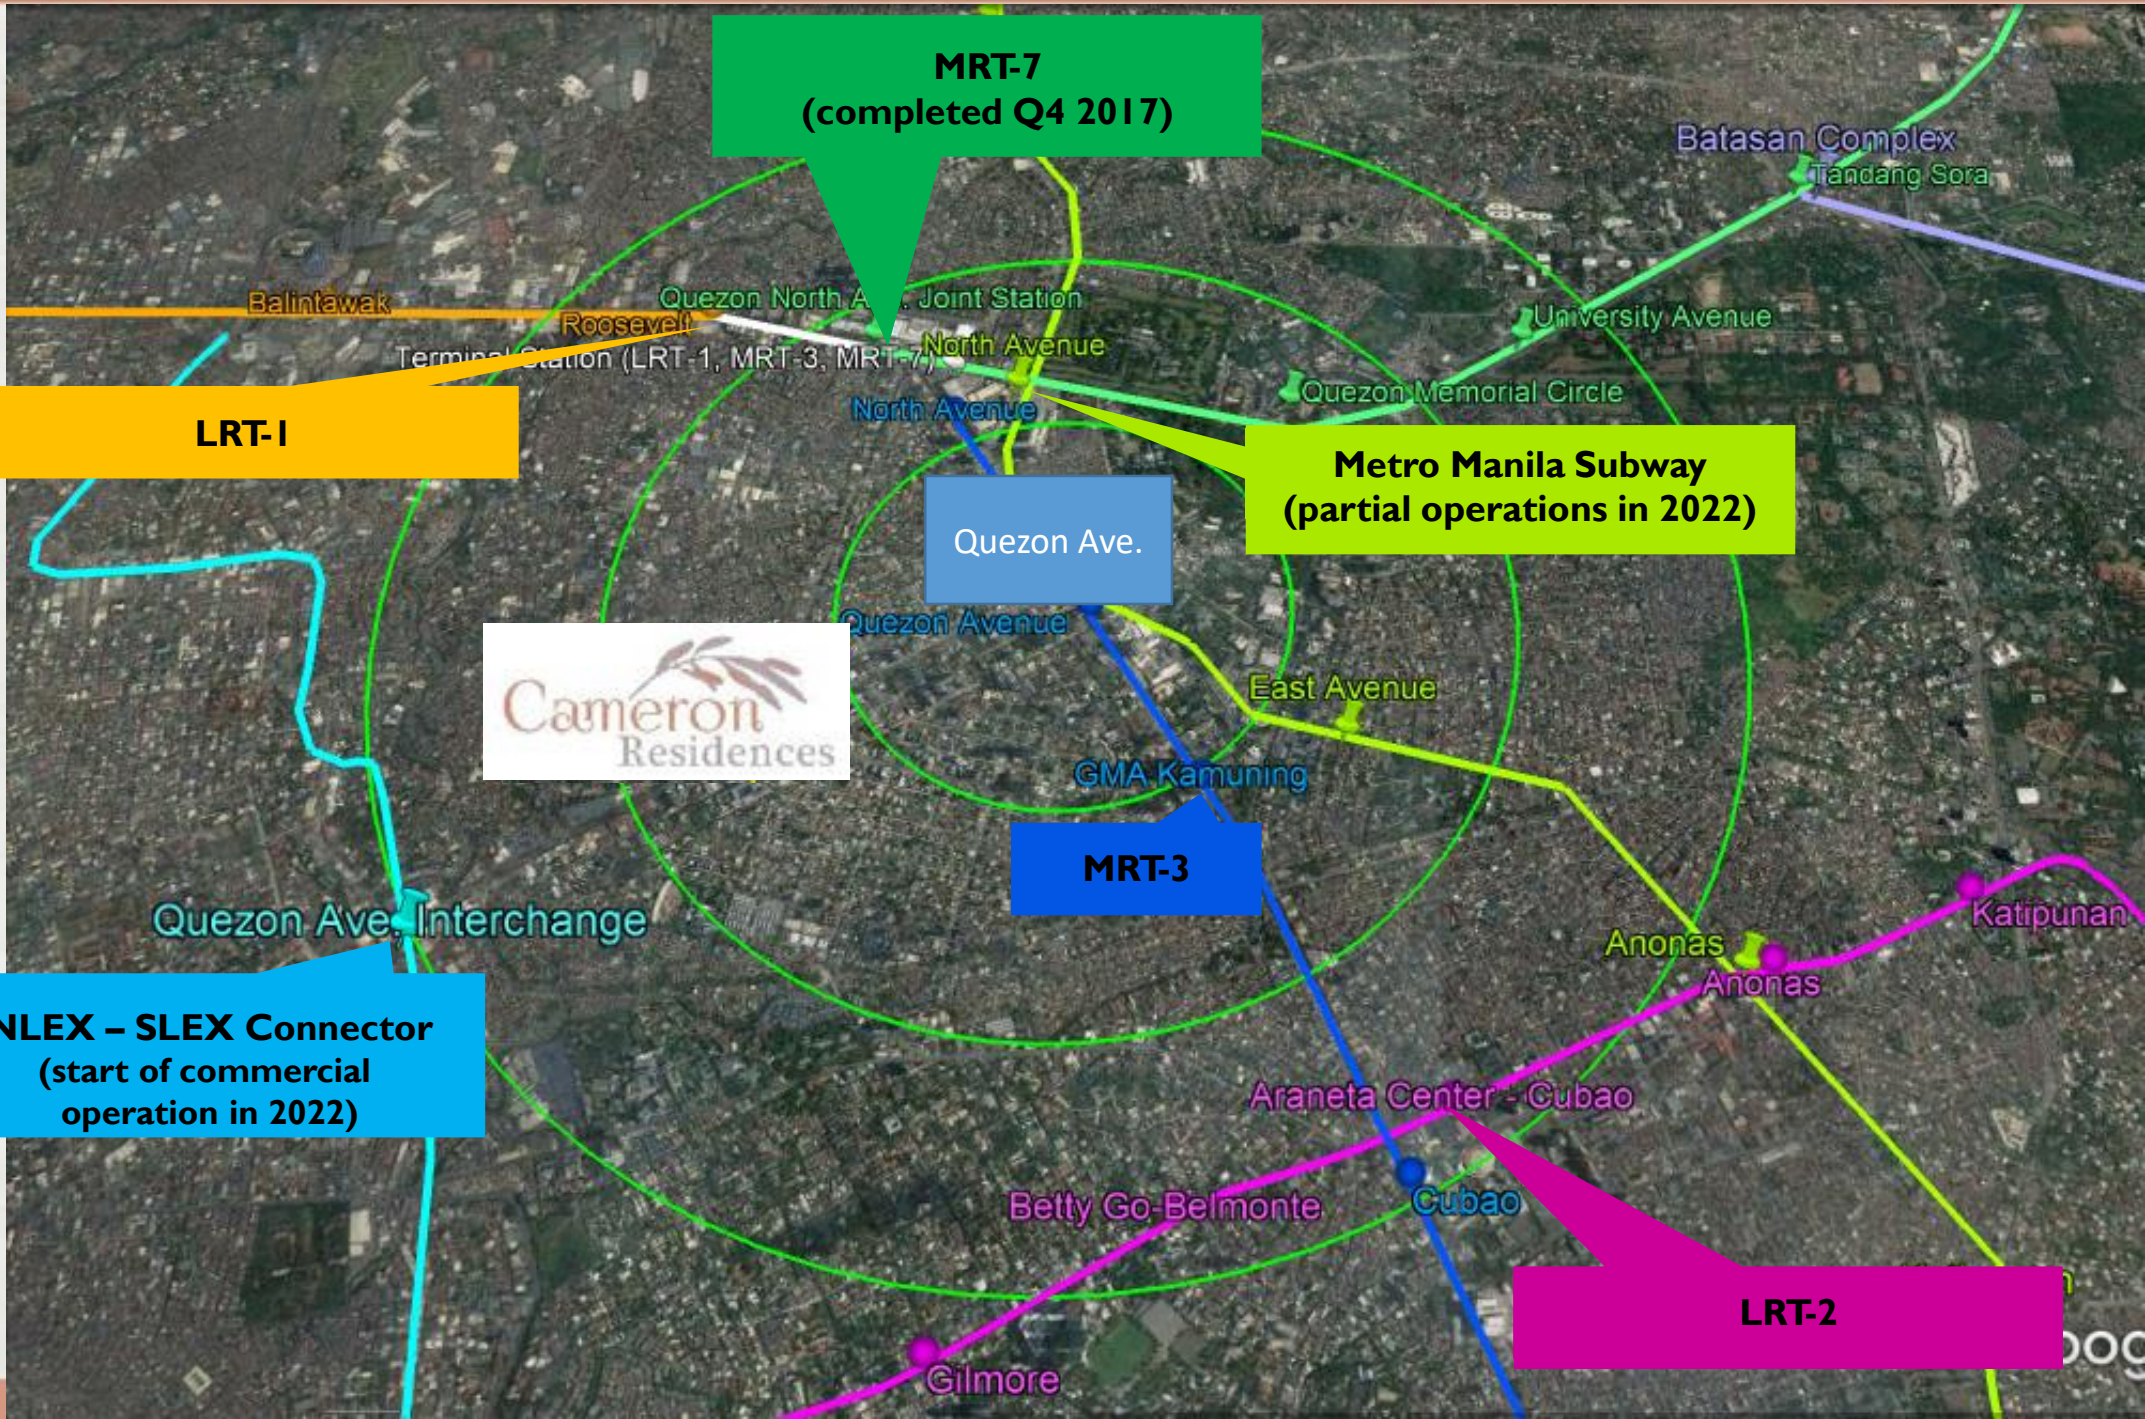

Cameron Residences

Project Brief 2019

Valenzuela

Marikina

Antipolo

Manila

Mandaluyong

Pasig

LRT-1

**MRT-7
(completed Q4 2017)**

**Metro Manila Subway
(partial operations in 2022)**

Quezon Ave.

Cameron Residences

MRT-3

**NLEX – SLEX Connector
(start of commercial operation in 2022)**

LRT-2

Port Complex

**NLEX-SLEX Connector
Length = 8.0 km.**

LEGEND:

- █ - NLEX-SLEX Connector
- - Interchange

**Metro Manila Skyway Stage 3
Connection**

Groundbreaking of the Metro Manila Subway

Partially operable in 2022