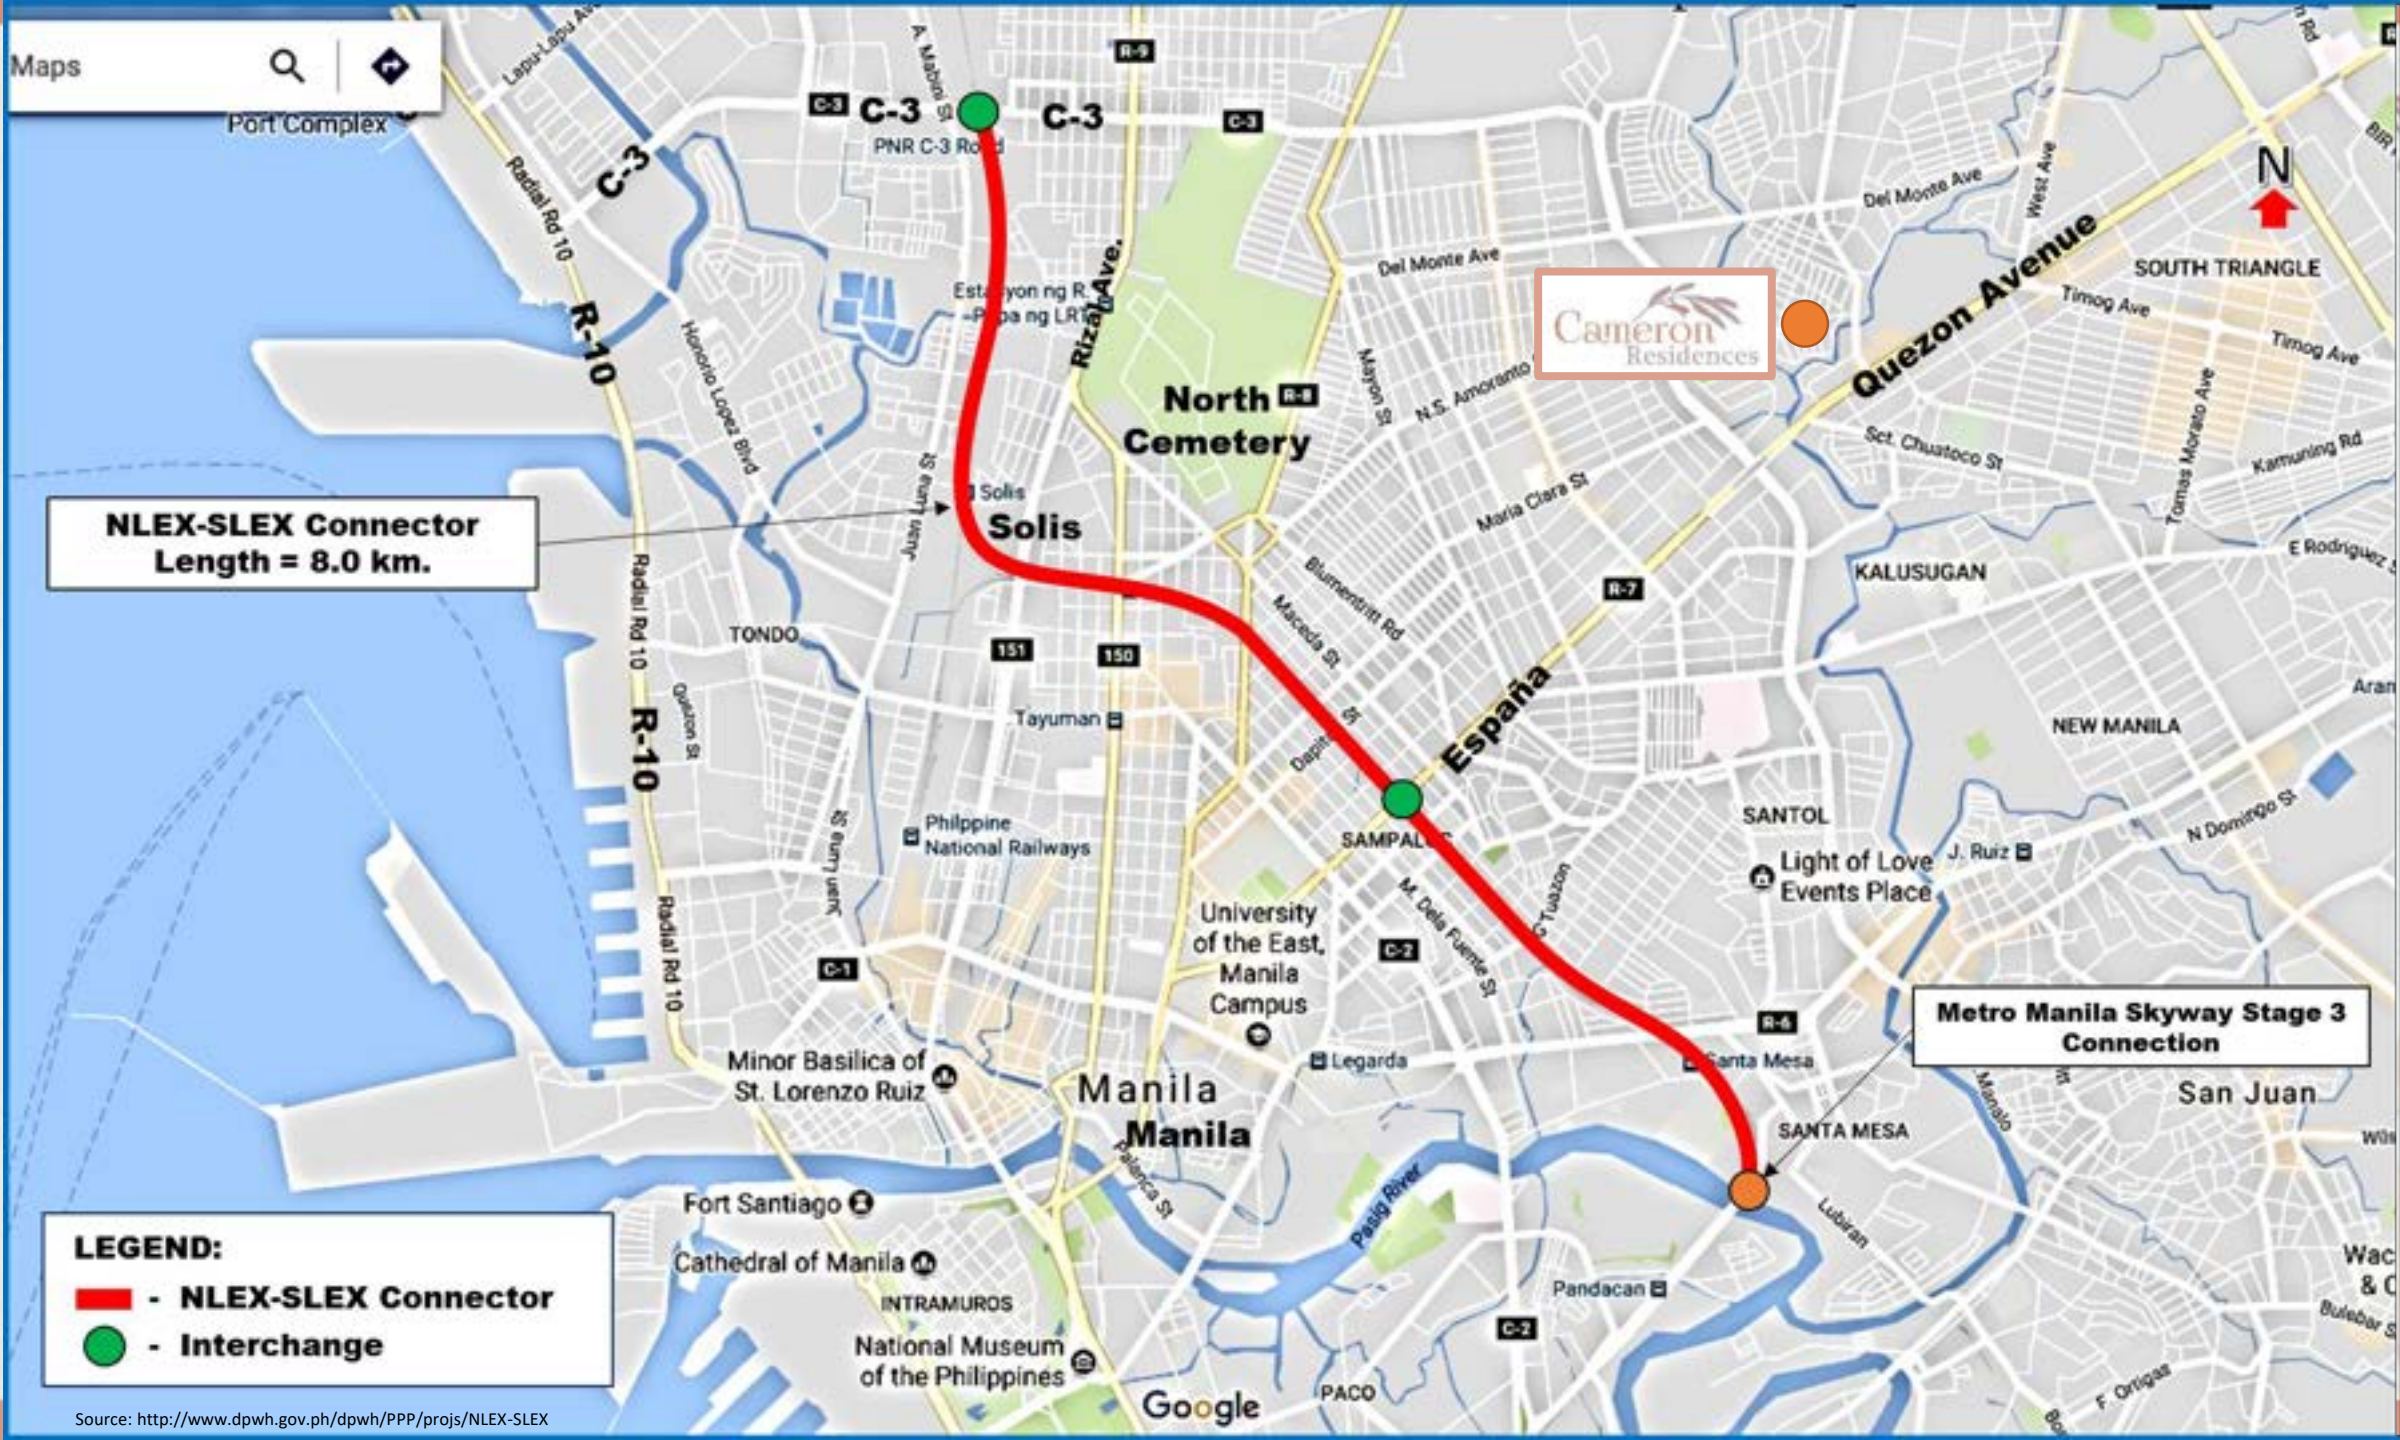

Port Complex

**NLEX-SLEX Connector
Length = 8.0 km.**

LEGEND:

- █ - NLEX-SLEX Connector
- - Interchange

**Metro Manila Skyway Stage 3
Connection**

Groundbreaking of the Metro Manila Subway

Partially operable in 2022

- Quirino Highway
- Tandang Sora
- North Avenue

Sources:
 DOT's Build Build Build Official Facebook Account, February 21, 2019
https://www.jica.go.jp/philippine/english/office/others/c8h0vm0000d3hsdw-att/brochure_2018_02.pdf